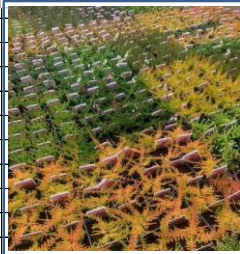

ACER Cascade £95.00

Heathers 9cm (Trays of 20) £0.90

CORDYLONE Paso Doble 5L £12.95

Phormium Evening Glow 5L £10.50

Ilex Kimmi 40cmStd £19.95

Nandina Gulfstream 9L £20.00

Nandina Obsessed 9L £20.00

Hydrangea Petioalis 2L £5.75