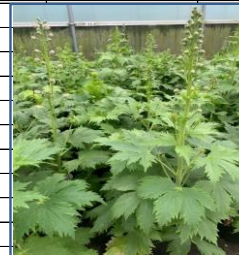

Delphinium 3L £3.35